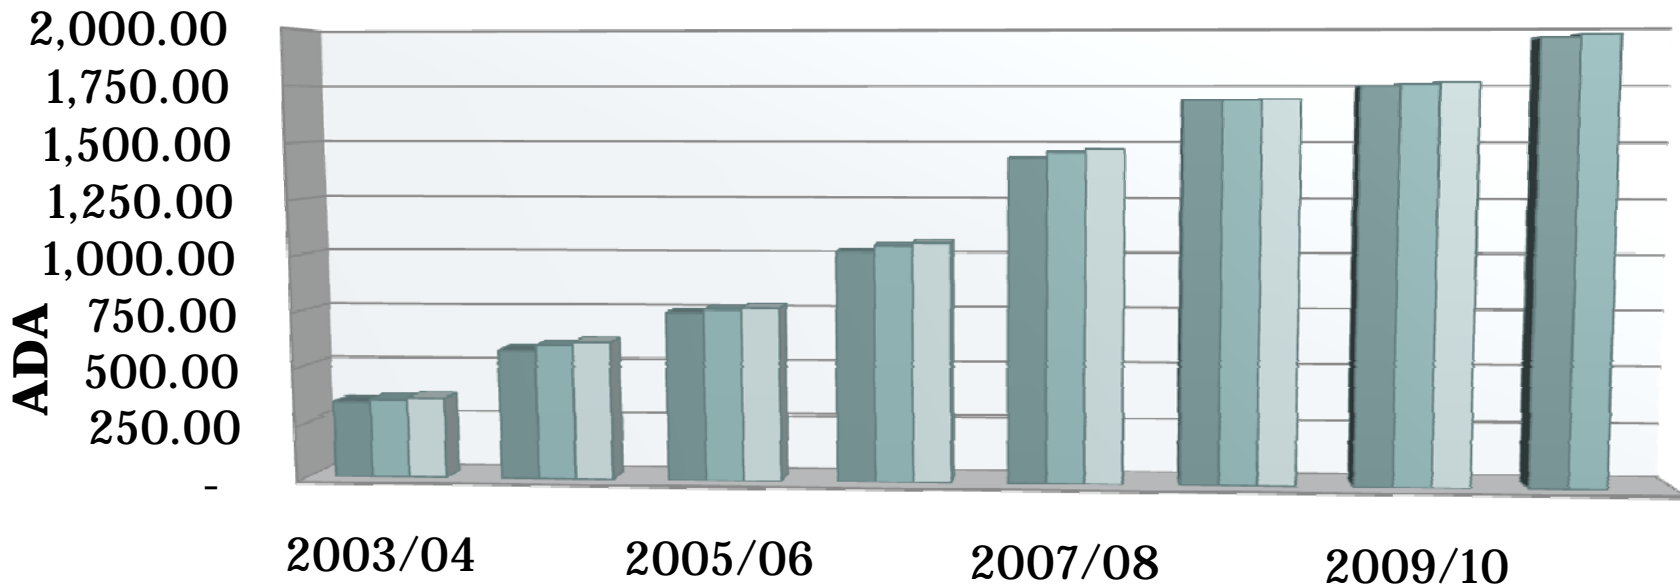

# The Original Lammersville School House

THE LAMMERSVILLE SCHOOL CLASS PHOTOGRAPH - CIRCA 1905

*Bank of Stockton was 38 years old at the time of this photo.*

THE LAMMERSVILLE SCHOOL WAS TYPICAL OF SCHOOLS OF THE TIME WITH STUDENTS OF ALL AGES WORKING TOGETHER

# Lammersville Attendance History

	2003/04	2004/05	2005/06	2006/07	2007/08	2008/09	2009/10	2010/11
■ P1	337.75	575.80	747.02	1,021.	1,437.	1,688.	1,747.	1,952.
■ P2	349.05	598.90	763.47	1,049.	1,461.	1,689.	1,757.	1,969.
■ Annual	355.60	613.43	771.18	1,062.	1,475.	1,693.	1,765.	